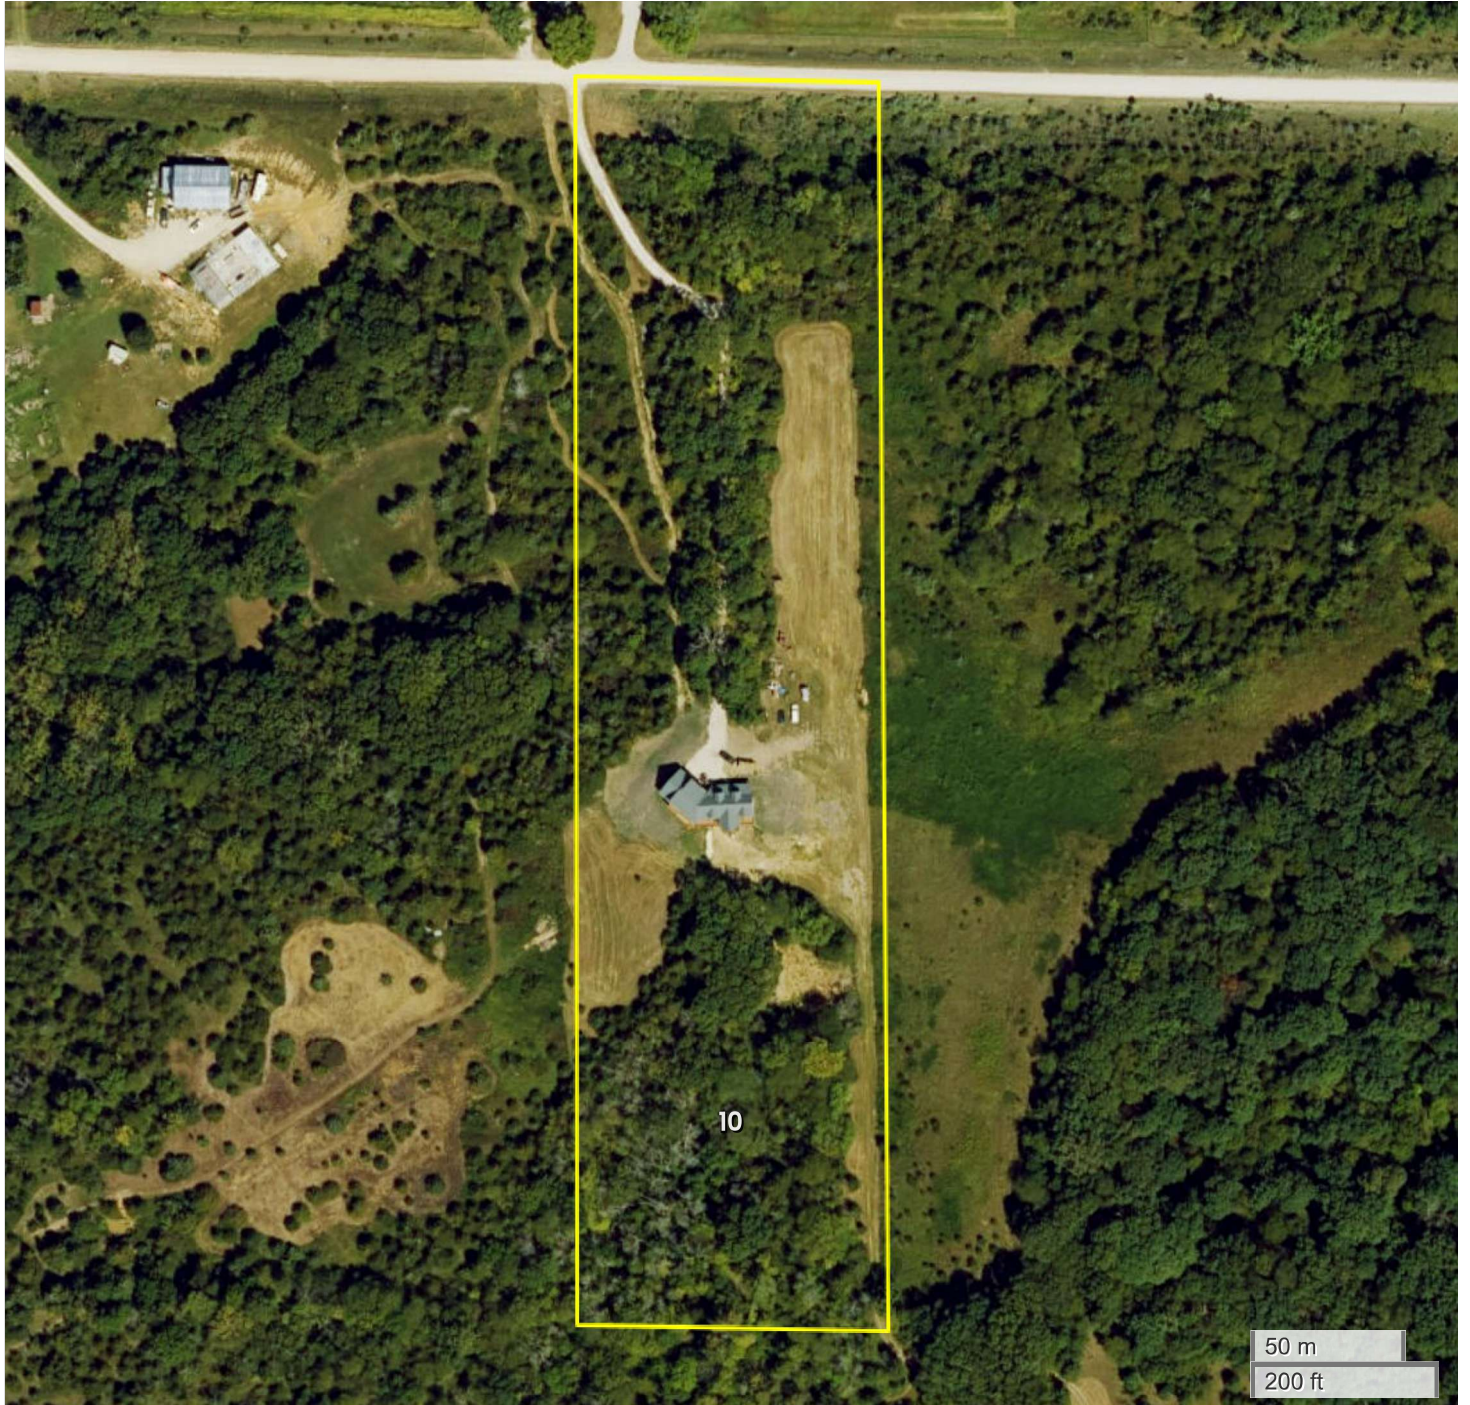

7708 VIRGINIA STREET
AERIAL MAP

50 m
200 ft

Center: 41.174475, -93.659113

31-74N-24W

Squaw Township

Warren County, IA

FarmWorth, LLC makes no warranties, express or implied, regarding the accuracy of any information provided through FarmWorth.com. User is solely responsible for independently verifying all information prior to use and waives any claims against FarmWorth, LLC arising from inaccuracies in such information.